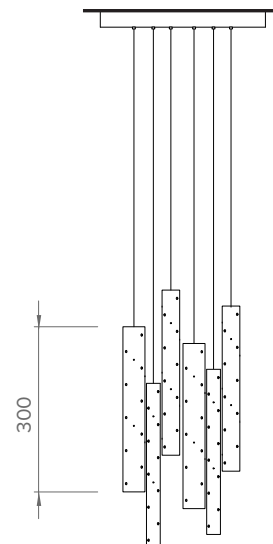

SPECIFICATIONS:
1.1W / 3.3W 12V
Warm White 3000K Dimmable LED
Meanwell Electronic Driver

DIMENSIONS:
FLUTES: 25mm \varnothing / 32mm \varnothing / 40mm \varnothing x 300mmH
CEILING BASE: 180MM \varnothing x 30mmH
DTOP: Max 2m. Custom sizes available on request.

SHIPPING DIMENSION:
1kg - 230mm x 140mm x 340mm

RAIN. SIX DROP ROUNDS.

RAIN. SIX DROP ROUND.

YEAR OF DESIGN:
2003

DESCRIPTION:
Chandelier, Pendant

COUNTRY OF MANUFACTURE:
Australia

MATERIALS:
Anodised aluminium, stainless steel,
teflon coated wire, acrylic diffuser

SPECIFICATIONS:
1.1W / 3.3W 12V
Warm White 3000K Dimmable LED
Meanwell Electronic Driver

DIMENSIONS:
FLUTES: 25mm \varnothing / 32mm \varnothing / 40mm \varnothing x 300mmH
CEILING BASE: 300mm \varnothing x 30mmH
DROP: Max 2m. Custom sizes available on request.

SHIPPING DIMENSION:
2.4kg - 340mm x 140mm x 340mm

RAIN. CLOUD SIX DROPS.

RAIN. CLOUD SIX DROPS.

YEAR OF DESIGN:
2003

DESCRIPTION:
Chandelier, Pendant

COUNTRY OF MANUFACTURE:
Australia

MATERIALS:
Anodised aluminium, stainless steel,
teflon coated wire, acrylic diffuser