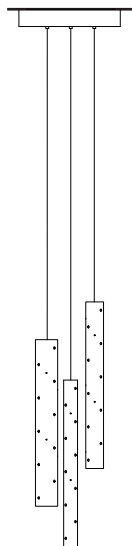

COUNTRY OF MANUFACTURE:
Australia

MATERIALS:
Anodised aluminium, stainless steel,
teflon coated wires, Acrylic Diffuser

CLOUD CEILING BASE - CONFIGURATIONS EXAMPLES

HEX CEILING BASE - CONFIGURATIONS EXAMPLES

SINGLE DROP (P. 3)

TRI DROPS (P.4)

ROUND SIX DROPS (P.5)

CLOUD SIX DROPS (P.6)

CLOUD TEN DROPS (P. 7)

HEX SIX DROPS (P. 8)

RECTANGLE TEN DROPS (P. 9)

ILANEL DESIGN STUDIO
1/264 ST KILDA RD.
ST KILDA 3182 VIC AUSTRALIA
+613 9534 1164
SALES@ILANEL.COM

SPECIFICATIONS:
1.1W or 3.3W 12V
Warm White 3000K Dimmable LED
Meanwell Electronic Driver

DIMENSIONS:
FLUTE: 25mm ϕ / 32mm ϕ / 40mm ϕ x 300mmH
CEILING BASE: 80mm ϕ x 25mmH or 60mm disc.
DTOP: Max 2m. Custom sizes available on request.

SHIPPING DIMENSION:
1kg - 230mm x 140mm x 340mm

RAIN. SIX DROP ROUNDS.

RAIN. SIX DROP ROUND.

YEAR OF DESIGN:
2003

DESCRIPTION:
Chandelier, Pendant

COUNTRY OF MANUFACTURE:
Australia

MATERIALS:
Anodised aluminium, stainless steel,
teflon coated wire, acrylic diffuser