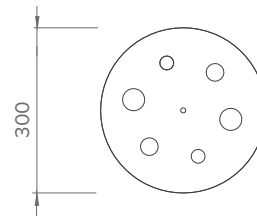

RAIN. SIX DROP ROUNDS.

RAIN. SIX DROP ROUND.

YEAR OF DESIGN:
2003

DESCRIPTION:
Chandelier, Pendant

COUNTRY OF MANUFACTURE:
Australia

MATERIALS:
Anodised aluminium, stainless steel,
teflon coated wire, acrylic diffuser

SPECIFICATIONS:
1.1W / 3.3W 12V
Warm White 3000K Dimmable LED
Meanwell Electronic Driver

DIMENSIONS:
FLUTES: 25mm $\varnothing$ / 32mm $\varnothing$ / 40mm $\varnothing$ x 300mmH
CEILING BASE: 300mm $\varnothing$ x 30mmH
DROP: Max 2m. Custom sizes available on request.

SHIPPING DIMENSION:
2.4kg - 340mm x 140mm x 340mm