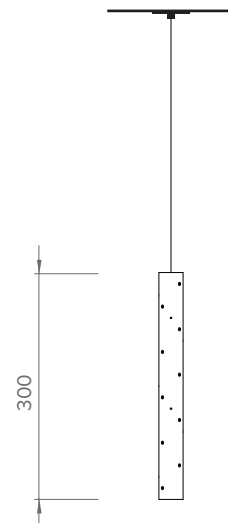

ILANEL DESIGN STUDIO
1/264 ST KILDA RD.
ST KILDA 3182 VIC AUSTRALIA
+613 9534 1164
SALES@ILANEL.COM

RAIN. SINGLE DROP.

RAIN. SINGLE DROP.

YEAR OF DESIGN:
2003

DESCRIPTION:
Chandelier, Pendant

COUNTRY OF MANUFACTURE:
Australia

MATERIALS:
Anodised aluminium, stainless steel,
teflon coated wires, acrylic diffuser

SPECIFICATIONS:
1.1W or 3.3W 12V
Warm White 3000K Dimmable LED
Meanwell Electronic Driver

DIMENSIONS:
FLUTE: 25mm ϕ / 32mm ϕ / 40mm ϕ x 300mmH
CEILING BASE: 80mm ϕ x 25mmH or 60mm disc.
DTOP: Max 2m. Custom sizes available on request.

SHIPPING DIMENSIONS:
0.5kg - 340mm x 100mm x 80mm