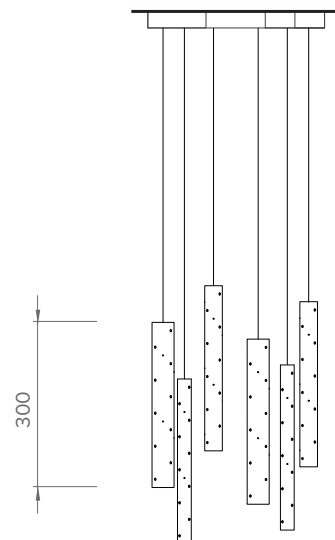

RAIN. CLOUD SIX DROPS.

RAIN. CLOUD SIX DROPS.

YEAR OF DESIGN:
2003

DESCRIPTION:
Chandelier, Pendant

COUNTRY OF MANUFACTURE:
Australia

MATERIALS:
Anodised aluminium, stainless steel,
teflon coated wire, acrylic diffuser

SPECIFICATIONS:
1.1W / 3.3W 12V
Warm White 3000K Dimmable LED
Meanwell Electronic Driver

DIMENSIONS:
FLUTES: 25mm $\varnothing$ / 32mm $\varnothing$ / 40mm $\varnothing$ x 300mmH
CEILING BASE: 320mm $\varnothing$ x 185mm x 40mmH
DROP: Max 2m. Custom sizes available on request.

SHIPPING DIMENSION:
2.4kg - 230mm x 140mm x 340mm