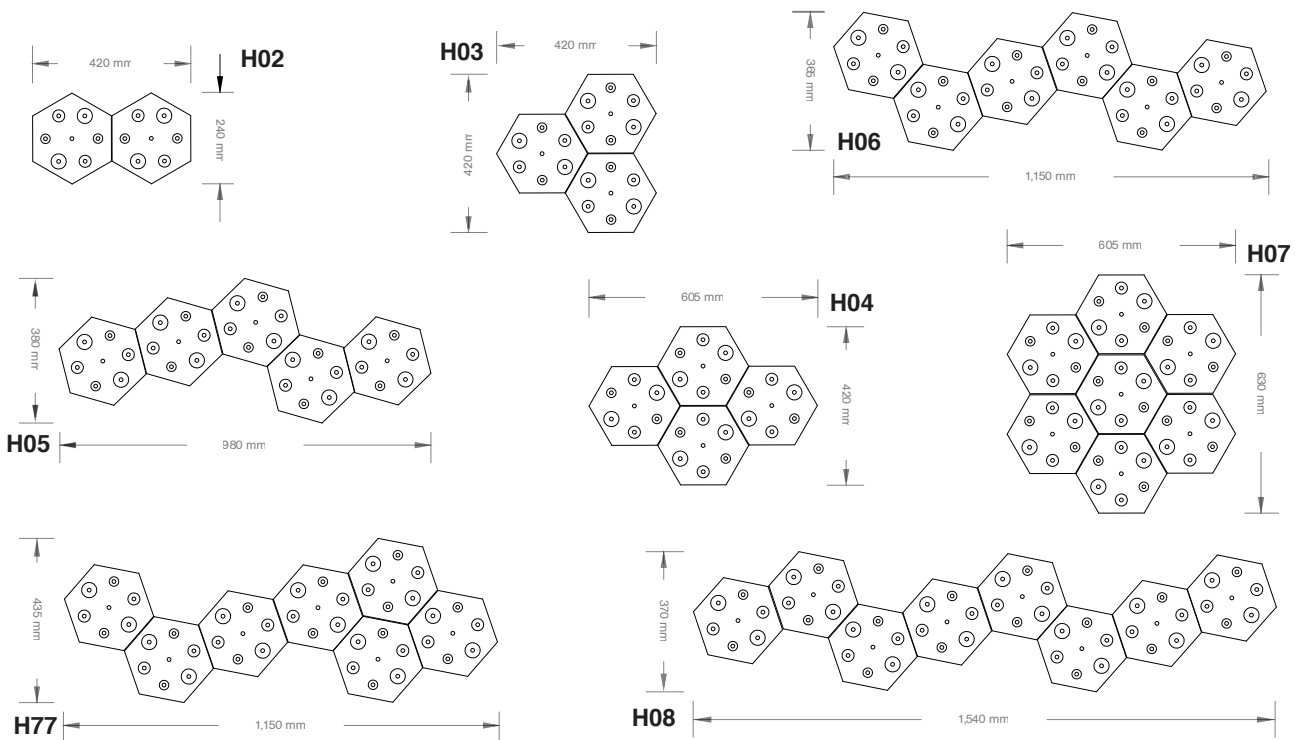

CLOUD CEILING BASE - CONFIGURATIONS EXAMPLES

HEX CEILING BASE - CONFIGURATIONS EXAMPLES