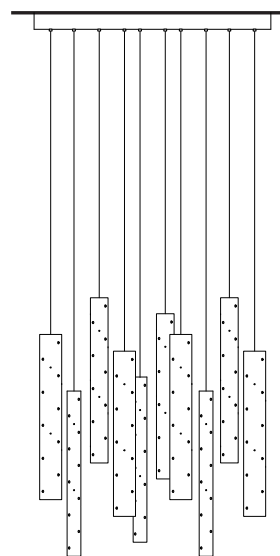

SINGLE DROP (P. 3)

TRI DROPS (P.4)

ROUND SIX DROPS (P.5)

CLOUD SIX DROPS (P.6)

CLOUD TEN DROPS (P. 7)

HEX SIX DROPS (P. 8)

RECTANGLE TEN DROPS (P. 9)

ILANEL DESIGN STUDIO
1/264 ST KILDA RD.
ST KILDA 3182 VIC AUSTRALIA
+613 9534 1164
SALES@ILANEL.COM