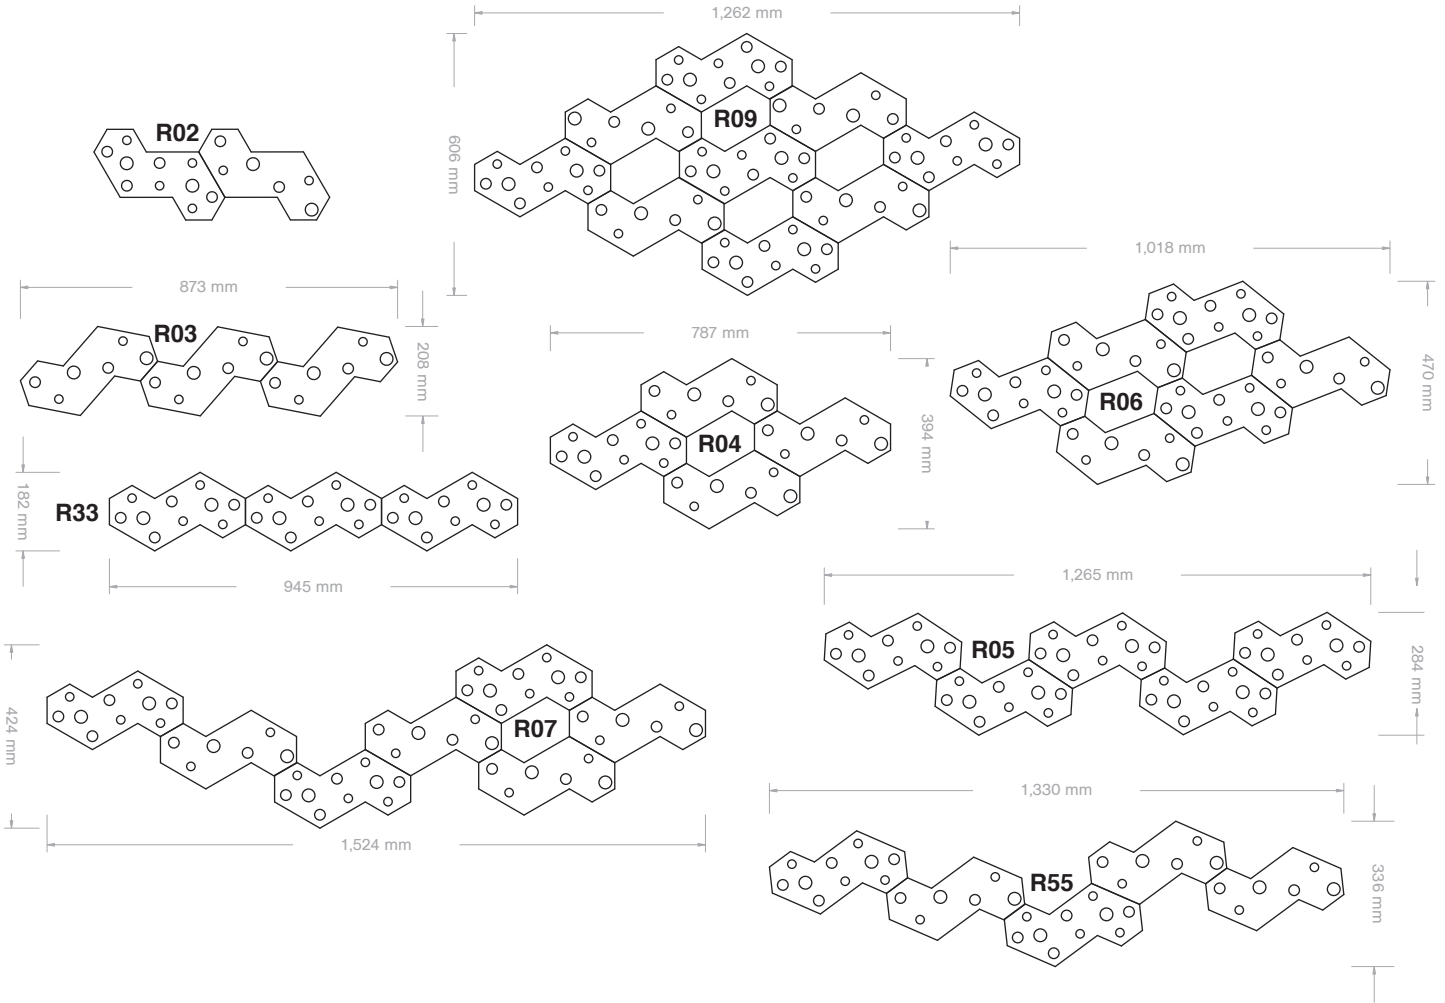

CLOUD CEILING BASE - CONFIGURATIONS EXAMPLES

HEX CEILING BASE - CONFIGURATIONS EXAMPLES