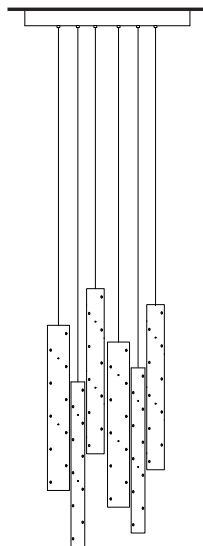

COUNTRY OF MANUFACTURE:
Australia

MATERIALS:
Anodised aluminium, stainless steel,
teflon coated wires, Acrylic Diffuser

CLOUD CEILING BASE - CONFIGURATIONS EXAMPLES

HEX CEILING BASE - CONFIGURATIONS EXAMPLES

SINGLE DROP (P. 3)

TRI DROPS (P.4)

ROUND SIX DROPS (P.5)

CLOUD SIX DROPS (P.6)

CLOUD TEN DROPS (P. 7)

HEX SIX DROPS (P. 8)

RECTANGLE TEN DROPS (P. 9)

ILANEL DESIGN STUDIO
1/264 ST KILDA RD.
ST KILDA 3182 VIC AUSTRALIA
+613 9534 1164
SALES@ILANEL.COM

SPECIFICATIONS:
1.1W or 3.3W 12V
Warm White 3000K Dimmable LED
Meanwell Electronic Driver

DIMENSIONS:
FLUTE: 25mm ϕ / 32mm ϕ / 40mm ϕ x 300mmH
CEILING BASE: 80mm ϕ x 25mmH or 60mm disc.
DTOP: Max 2m. Custom sizes available on request.

SHIPPING DIMENSION:
1kg - 230mm x 140mm x 340mm

RAIN. SIX DROP ROUNDS.

RAIN. SIX DROP ROUND.

YEAR OF DESIGN:
2003

DESCRIPTION:
Chandelier, Pendant

COUNTRY OF MANUFACTURE:
Australia

MATERIALS:
Anodised aluminium, stainless steel,
teflon coated wire, acrylic diffuser