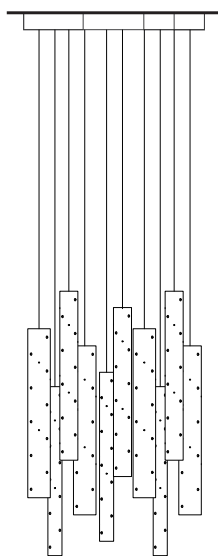

SINGLE DROP (P. 3)

TRI DROPS (P.4)

ROUND SIX DROPS (P.5)

CLOUD SIX DROPS (P.6)

CLOUD TEN DROPS (P. 7)

HEX SIX DROPS (P. 8)

RECTANGLE TEN DROPS (P. 9)

ILANEL DESIGN STUDIO
1/264 ST KILDA RD.
ST KILDA 3182 VIC AUSTRALIA
+613 9534 1164
SALES@ILANEL.COM

SPECIFICATIONS:
1.1W or 3.3W 12V
Warm White 3000K Dimmable LED
Meanwell Electronic Driver

DIMENSIONS:
FLUTE: 25mm ϕ / 32mm ϕ / 40mm ϕ x 300mmH
CEILING BASE: 80mm ϕ x 25mmH or 60mm disc.
DTOP: Max 2m. Custom sizes available on request.

SHIPPING DIMENSION:
1kg - 230mm x 140mm x 340mm

RAIN. SIX DROP ROUNDS.

RAIN. SIX DROP ROUND.

YEAR OF DESIGN:
2003

DESCRIPTION:
Chandelier, Pendant

COUNTRY OF MANUFACTURE:
Australia

MATERIALS:
Anodised aluminium, stainless steel,
teflon coated wire, acrylic diffuser