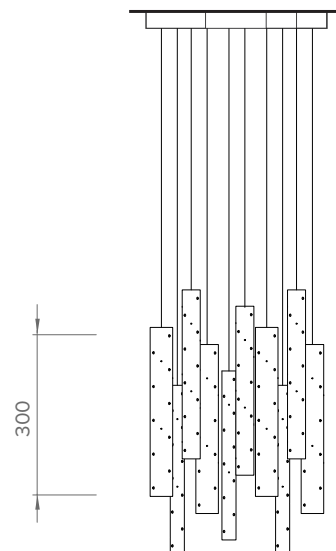

SPECIFICATIONS:
1.1W / 3.3W 12V
Warm White 3000K Dimmable LED
Meanwell Electronic Driver

DIMENSIONS:
FLUTES: 25mm \varnothing / 32mm \varnothing / 40mm \varnothing x 300mmH
CEILING BASE: 320mm \varnothing x 185mm x 40mmH
DROP: Max 2m. Custom sizes available on request.

SHIPPING DIMENSION:
2.4kg - 230mm x 140mm x 340mm

RAIN. CLOUD TEN DROPS.

RAIN. CLOUD TEN DROPS.

YEAR OF DESIGN:
2003

DESCRIPTION:
Chandelier, Pendant

COUNTRY OF MANUFACTURE:
Australia

MATERIALS:
Anodised aluminium, stainless steel,
teflon coated wire, acrylic diffuser

SHIPPING DIMENSION:
3.1kg - 230mm x 140mm x 340mm

RAIN. HEX SIX DROPS.

RAIN. HEX SIX DROPS.

YEAR OF DESIGN:
2003

DESCRIPTION:
Chandelier, Pendant

COUNTRY OF MANUFACTURE:
Australia

MATERIALS:
Anodised aluminium, stainless steel,
teflon coated wire, acrylic diffuser