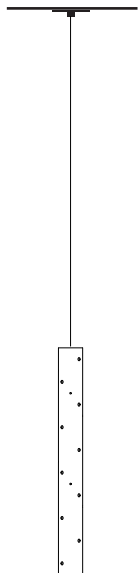

SINGLE DROP (P. 3)

TRI DROPS (P.4)

ROUND SIX DROPS (P.5)

CLOUD SIX DROPS (P.6)

CLOUD TEN DROPS (P. 7)

HEX SIX DROPS (P. 8)

RECTANGLE TEN DROPS (P. 9)

ILANEL DESIGN STUDIO
1/264 ST KILDA RD.
ST KILDA 3182 VIC AUSTRALIA
+613 9534 1164
SALES@ILANEL.COM