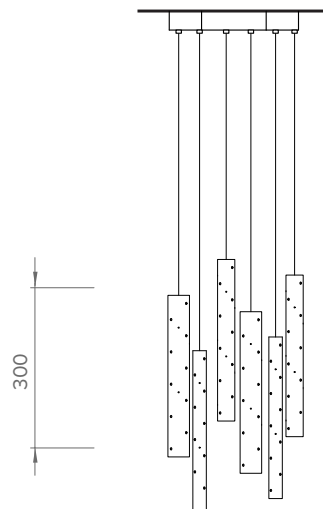

SPECIFICATIONS:
1.1W / 3.3W 12V
Warm White 3000K Dimmable LED
Meanwell Electronic Driver

DIMENSIONS:
FLUTES: 25mm \varnothing / 32mm \varnothing / 40mm \varnothing x 300mmH
CEILING BASE: 320mm \varnothing x 185mm x 40mmH
DROP: Max 2m. Custom sizes available on request.

SHIPPING DIMENSION:
3.1kg - 230mm x 140mm x 340mm

RAIN. HEX SIX DROPS.

RAIN. HEX SIX DROPS.

YEAR OF DESIGN:
2003

DESCRIPTION:
Chandelier, Pendant

COUNTRY OF MANUFACTURE:
Australia

MATERIALS:
Anodised aluminium, stainless steel,
teflon coated wire, acrylic diffuser

SPECIFICATIONS:
1.1W / 3.3W 12V
Warm White 3000K Dimmable LED
Meanwell Electronic Driver

DIMENSIONS:
FLUTES: 25mm \varnothing / 32mm \varnothing / 40mm \varnothing x 300mmH
CEILING BASE: 300mm x 260mm x 40mmH
DROP: Max 2m. Custom sizes available on request.

SHIPPING DIMENSION:
2.9kg - 340mm x 140mm x 340mm

RAIN. TEN DROPS RECTANGLE.

RAIN. TEN DROPS RECTANGLE.

YEAR OF DESIGN:
2003

DESCRIPTION:
Chandelier, Pendant

COUNTRY OF MANUFACTURE:
Australia

MATERIALS:
Anodised aluminium, stainless steel,
teflon coated wire, acrylic diffuser