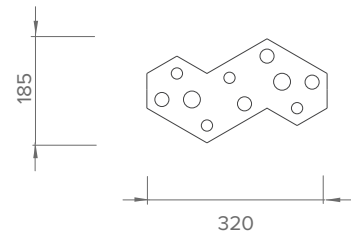

SPECIFICATIONS:
1.1W / 3.3W 12V
Warm White 3000K Dimmable LED
Meanwell Electronic Driver

DIMENSIONS:
FLUTES: 25mm \varnothing / 32mm \varnothing / 40mm \varnothing x 300mmH
CEILING BASE: 320mm \varnothing x 185mm x 40mmH
DROP: Max 2m. Custom sizes available on request.

SHIPPING DIMENSION:
2.4kg - 230mm x 140mm x 340mm

RAIN. CLOUD TEN DROPS.

RAIN. CLOUD TEN DROPS.

YEAR OF DESIGN:
2003

DESCRIPTION:
Chandelier, Pendant

COUNTRY OF MANUFACTURE:
Australia

MATERIALS:
Anodised aluminium, stainless steel,
teflon coated wire, acrylic diffuser

SHIPPING DIMENSION:
3.1kg - 230mm x 140mm x 340mm

RAIN. HEX SIX DROPS.

RAIN. HEX SIX DROPS.

YEAR OF DESIGN:
2003

DESCRIPTION:
Chandelier, Pendant

COUNTRY OF MANUFACTURE:
Australia

MATERIALS:
Anodised aluminium, stainless steel,
teflon coated wire, acrylic diffuser