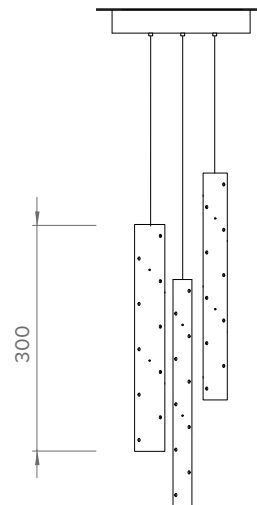

SPECIFICATIONS:
1.1W or 3.3W 12V
Warm White 3000K Dimmable LED
Meanwell Electronic Driver

DIMENSIONS:
FLUTE: 25mm ϕ / 32mm ϕ / 40mm ϕ x 300mmH
CEILING BASE: 80mm ϕ x 25mmH or 60mm disc.
DTOP: Max 2m. Custom sizes available on request.

SHIPPING DIMENSIONS:
0.5kg - 340mm x 100mm x 80mm

RAIN. TRI DROPS.

RAIN. TRI DROPS.

YEAR OF DESIGN:
2003

DESCRIPTION:
Chandelier, Pendant

COUNTRY OF MANUFACTURE:
Australia

MATERIALS:
Anodised aluminium, stainless steel,
teflon coated wires, acrylic diffuser

SPECIFICATIONS:
1.1W / 3.3W 12V
Warm White 3000K Dimmable LED
Meanwell Electronic Driver

DIMENSIONS:
FLUTES: 25mm \varnothing / 32mm \varnothing / 40mm \varnothing x 300mmH
CEILING BASE: 180MM \varnothing x 30mmH
DTOP: Max 2m. Custom sizes available on request.

SHIPPING DIMENSION:
1kg - 230mm x 140mm x 340mm

RAIN. SIX DROP ROUNDS.

RAIN. SIX DROP ROUND.

YEAR OF DESIGN:
2003

DESCRIPTION:
Chandelier, Pendant

COUNTRY OF MANUFACTURE:
Australia

MATERIALS:
Anodised aluminium, stainless steel,
teflon coated wire, acrylic diffuser