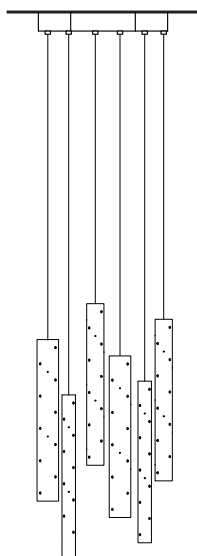

SINGLE DROP (P. 3)

TRI DROPS (P.4)

ROUND SIX DROPS (P.5)

CLOUD SIX DROPS (P.6)

CLOUD TEN DROPS (P. 7)

HEX SIX DROPS (P. 8)

RECTANGLE TEN DROPS (P. 9)

ILANEL DESIGN STUDIO
1/264 ST KILDA RD.
ST KILDA 3182 VIC AUSTRALIA
+613 9534 1164
SALES@ILANEL.COM

SPECIFICATIONS:
1.1W or 3.3W 12V
Warm White 3000K Dimmable LED
Meanwell Electronic Driver

DIMENSIONS:
FLUTE: 25mm ϕ / 32mm ϕ / 40mm ϕ x 300mmH
CEILING BASE: 80mm ϕ x 25mmH or 60mm disc.
DTOP: Max 2m. Custom sizes available on request.

SHIPPING DIMENSION:
1kg - 230mm x 140mm x 340mm

RAIN. SIX DROP ROUNDS.

RAIN. SIX DROP ROUND.

YEAR OF DESIGN:
2003

DESCRIPTION:
Chandelier, Pendant

COUNTRY OF MANUFACTURE:
Australia

MATERIALS:
Anodised aluminium, stainless steel,
teflon coated wire, acrylic diffuser