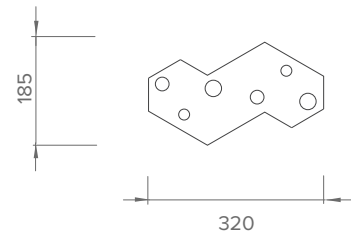

RAIN. CLOUD SIX DROPS.

RAIN. CLOUD SIX DROPS.

YEAR OF DESIGN:
2003

DESCRIPTION:
Chandelier, Pendant

COUNTRY OF MANUFACTURE:
Australia

MATERIALS:
Anodised aluminium, stainless steel,
teflon coated wire, acrylic diffuser

SPECIFICATIONS:
1.1W / 3.3W 12V
Warm White 3000K Dimmable LED
Meanwell Electronic Driver

DIMENSIONS:
FLUTES: 25mm $\varnothing$ / 32mm $\varnothing$ / 40mm $\varnothing$ x 300mmH
CEILING BASE: 320mm $\varnothing$ x 185mm x 40mmH
DROP: Max 2m. Custom sizes available on request.

SHIPPING DIMENSION:
2.4kg - 230mm x 140mm x 340mm