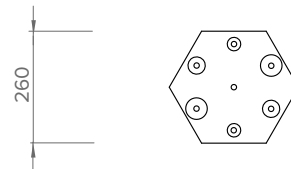

RAIN. HEX SIX DROPS.

RAIN. HEX SIX DROPS.

YEAR OF DESIGN:
2003

DESCRIPTION:
Chandelier, Pendant

COUNTRY OF MANUFACTURE:
Australia

MATERIALS:
Anodised aluminium, stainless steel,
teflon coated wire, acrylic diffuser

SPECIFICATIONS:
1.1W / 3.3W 12V
Warm White 3000K Dimmable LED
Meanwell Electronic Driver

DIMENSIONS:
FLUTES: 25mm $\varnothing$ / 32mm $\varnothing$ / 40mm $\varnothing$ x 300mmH
CEILING BASE: 300mm x 260mm x 40mmH
DROP: Max 2m. Custom sizes available on request.

SHIPPING DIMENSION:
2.9kg - 340mm x 140mm x 340mm