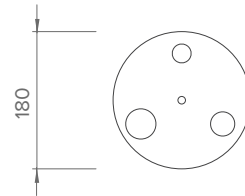

RAIN. TRI DROPS.

RAIN. TRI DROPS.

YEAR OF DESIGN:
2003

DESCRIPTION:
Chandelier, Pendant

COUNTRY OF MANUFACTURE:
Australia

MATERIALS:
Anodised aluminium, stainless steel,
teflon coated wires, acrylic diffuser

SPECIFICATIONS:
1.1W / 3.3W 12V
Warm White 3000K Dimmable LED
Meanwell Electronic Driver

DIMENSIONS:
FLUTES: 25mm $\varnothing$ / 32mm $\varnothing$ / 40mm $\varnothing$ x 300mmH
CEILING BASE: 180MM $\varnothing$ x 30mmH
DTOP: Max 2m. Custom sizes available on request.

SHIPPING DIMENSION:
1kg - 230mm x 140mm x 340mm